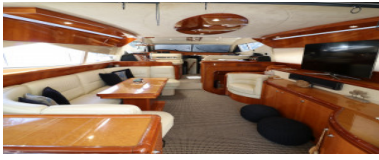

Phone: 02 9979 8222

Email: sales@andrewmooremarine.com.au

Website: www.andrewmooremarine.com.au/

46 Prince Alfred Parade Newport NSW 2106

Description

6.7M Naiad by Yamba Welding & Engineering 2021

Commercial Quality, Beautifully Finished & Appointed!

250hp Mercury DTS. Shockwave Helm Seats. 2 x 12" Simrad Navigation Screens & Fusion Sound.

Foredeck Table & Sunbed Conversion. SeaDek Flooring. Custom Dual Axle Braked Trailer.

Built as show piece Factory Demo and available for immediate delivery!

$255 000 Including GST, Available for Inspection by appointment only.

Disclaimer

Our company offers the details of this vessel in good faith but cannot guarantee or warrant the accuracy of this information nor warrant the condition of the vessel. A buyer should instruct his agents and/or surveyors to investigate such details buyer desires validated. This vessel is offered subject to prior sale, price change or withdrawal without notice.